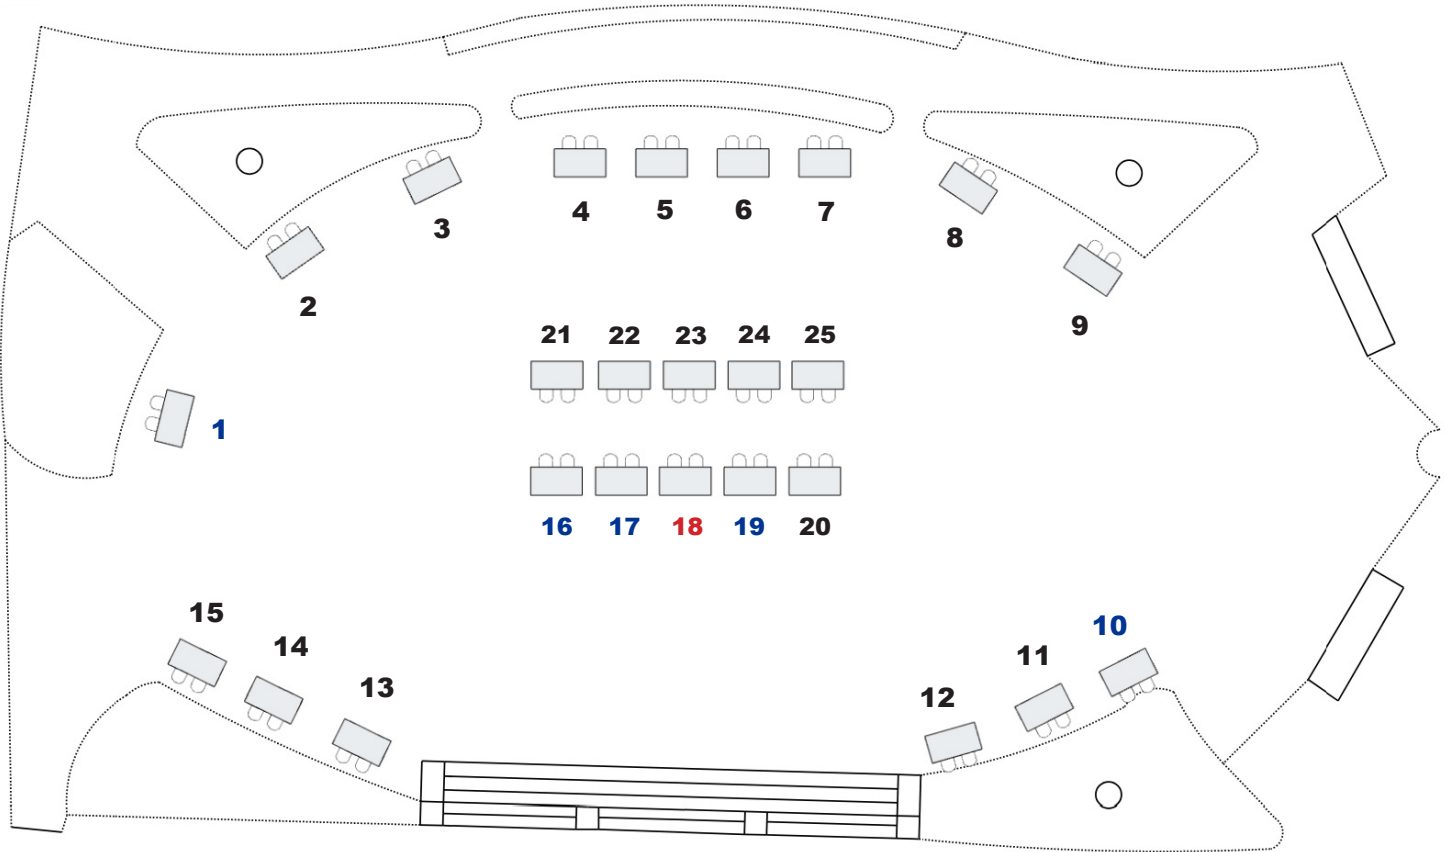

Graduate Recruitment Fair - Fall 2024

Participants Map

Gallagher Plaza

- 1. **Pittsburgh Popcorn**
- 2. **School of Public Health** | All Programs ❖
- 3. **Swanson School of Engineering** | All Programs ❖
- 4. **School of Law** | JD Program ❖
- 5. **School of Education** | All Programs ❖
- 6. **School of Public Health** | Master of Health Administration ❖
- 7. **School of Medicine** | Biomedical PhD, MS, and Certificate Programs, and Summer Undergraduate Research Program
- 8. **School of Medicine** | MD Program
- 9. **Dietrich School of Arts & Sciences** | Linguistics ❖
- 10. **Rita's Italian Ice**
- 11. **Dietrich School of Arts & Sciences** | MQE ❖
- 12. **School of Social Work** | MSW and PhD ❖
- 13. **School of Nursing** | Graduate Programs ❖
- 14. **School of Health and Rehabilitation Sciences** | All Programs ❖
- 15. **School of Health and Rehabilitation Sciences** | Doctor of Chiropractic Program
- 16. **Pitt Swag**
- 17. **Pitt Swag**
- 18. **Registration**
- 19. **Pitt2Pitt Scholarship**
- 20. **School of Computing and Information** | All Programs ❖
- 21. **Katz Graduate School of Business** | Master of Business Administration ❖
- 22. **School of Pharmacy** | MPBA ❖
- 23. **School of Pharmacy** | Graduate Programs ❖
- 24. **Graduate School of Public and International Affairs** | Master's Programs ❖
- 25. **School of Dental Medicine** | DMD, DMD/PhD

❖ = participating Pitt2Pitt school/program